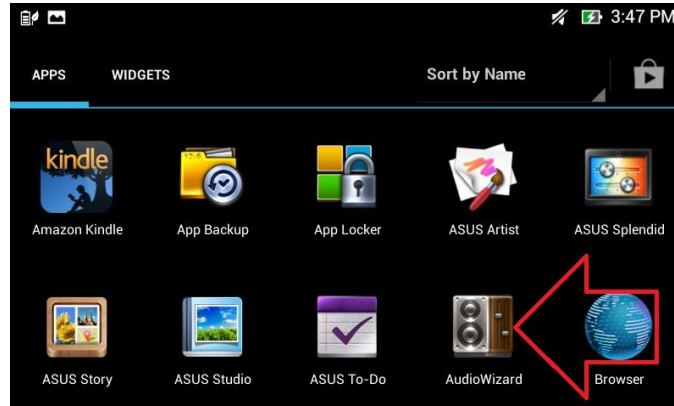

ASUS SonicMaster

The ASUS Golden Ear Team has co-developed SonicMaster audio technology in partnership with Bang & Olufsen over the past several years, working together on various ASUS products, including notebooks, tablets and smartphones.

The stereo speakers within the MeMO Pad HD 7 (16GB) have been tuned to meet the SonicMaster specification, which includes a superior speaker construction that provides a more balanced dynamic range and resonance testing to avoid unwanted vibrations. Overall it aims to provide high-quality audio for user enjoyment, despite its slim and small package.

AudioWizard

ASUS AudioWizard is designed to offer an optimized audio experience, where you can select the best setting for the content you are listening to or watching. By selecting one of the five presets, frequency response is boosted in vital areas to enhance audio and produce more natural sound for the content you're enjoying.

AudioWizard can be found in the applications list.