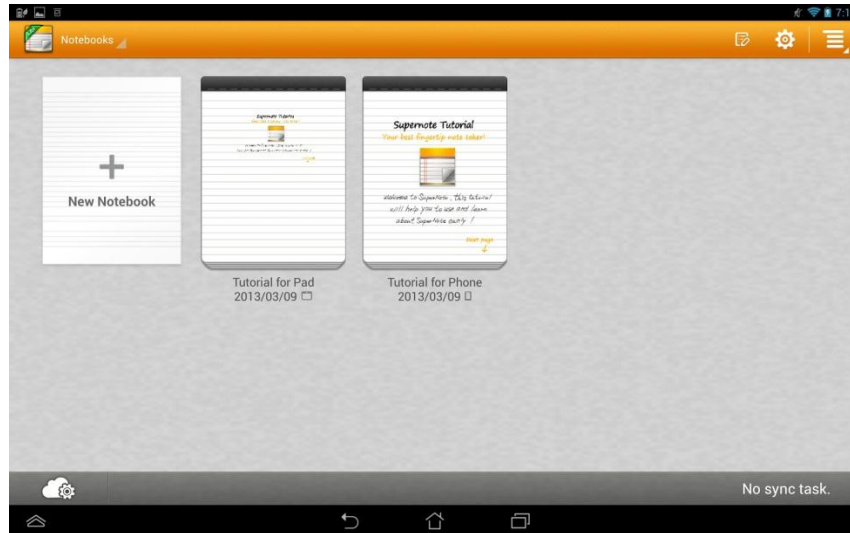

SuperNote Lite

SuperNote Lite lacks the Hand-writing recognition from the full version of SuperNote, but still retains all of the other features, including synchronizing your notes with your WebStorage account. It is accessible from the home screen: