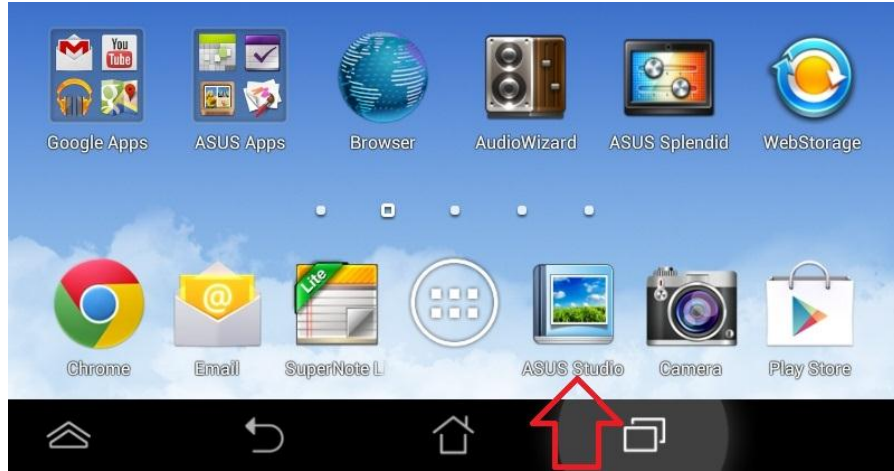

ASUS Studio

ASUS Studio expands on the standard Android Gallery with an alternative presentation design and additional animations, as well as including photo sync with ASUS WebStorage, Google+, Facebook, and Dropbox.