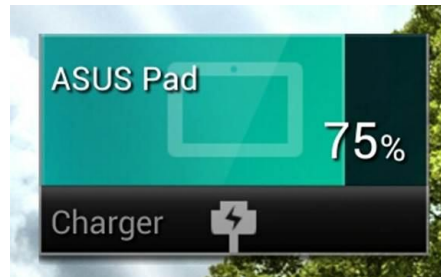

ASUS Widgets

ASUS further enhances the stock Android skin with an array of useful, but resource-light widgets. The ASUS email and weather widgets are focused on delivering the information that you need at a glance without the permanence of some competitors' customizations and they use fewer resources.

Finally, the Task Manager widget allows complete control over which applications are running – even allowing the user to lock items so that they stay running at all times. The useful Close All button gives you instant access to freeing up system resources by immediately closing down all but the locked apps selected by the user.

ASUS Battery Widget

This widget supplements Android's small battery icon with a large, double space widget on the MeMO Pad, clearly showing the percentage charge remaining (a common request on the Android platform) and whether the charger is plugged in. When unplugged the charger icon below the battery will be greyed out and, when the device is charging, it will display the electric bolt sign.