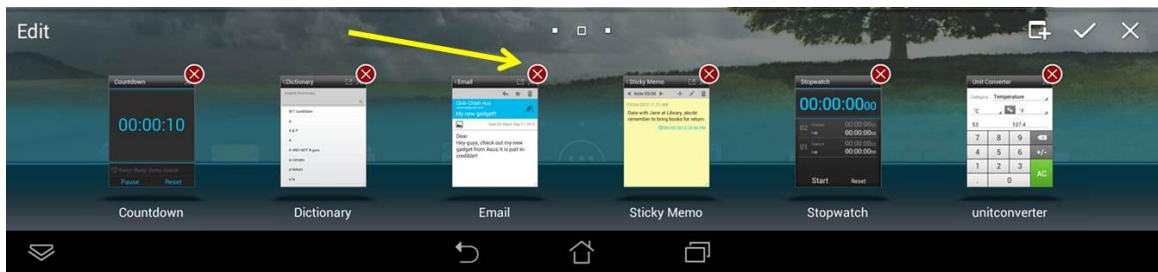

AudioWizard can be found in the applications list.

Selecting the correct preset is simple – click the setting you desire and confirm by pressing OK. This closes the app.

ASUS Software

ASUS Floating Apps

ASUS has added a new 4th Android button, which pops up the option to add floating apps. These apps open in a window that 'floats' above the app or home screen below, and can be dragged around the screen or maximized to fullscreen. This enables true multitasking as, for example, you can use the calculator or calendar while you reply to emails or edit documents in WebStorage.

Extra apps can be added from the included Widgets list by selecting the plus-square as shown below.

Simply click to select from the list and press the check-mark button in the top-right. Removing them can be done via the pen button and then the red X.