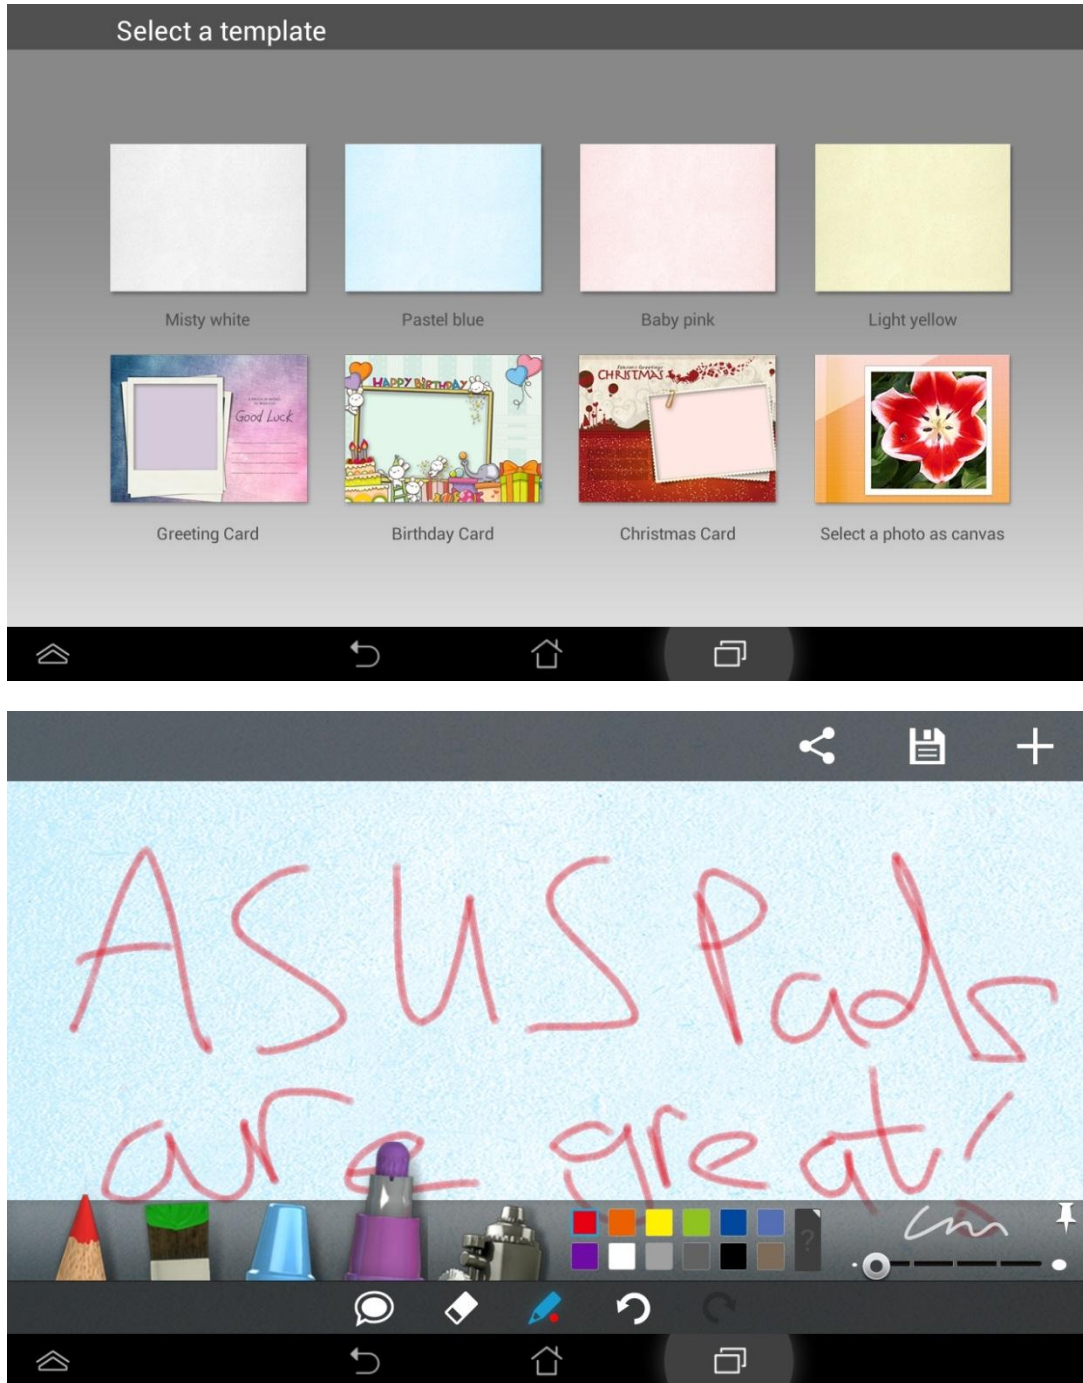

- The WebStorage home screen offers:
 - Tagging content
 - Instant uploading of photos
 - Sharing of links and collaboration between several parties
- The WebStorage widget (right) also allows instant creation of notes, photos, video or audio clips
- The top right-hand menu in the MySyncFolder section gives five options:
 - Search
 - Instantly create content direct to WebStorage
 - Upload from internal storage
 - Delete/Move
 - Create new folder

SuperNote Lite

SuperNote Lite lacks the Hand-writing recognition from the full version of SuperNote, but still retains all of the other features, including synchronizing your notes with your WebStorage account. It is accessible from the home screen:

ASUS Studio

ASUS Studio expands on the standard Android Gallery with an alternative presentation design and additional animations, as well as including photo sync with ASUS WebStorage, Google+, Facebook, and Dropbox.

ASUS Artist

ASUS Artist is a bundled painting application for kids and adults that allows creative expression via one of the eight templates. Photos taken with the camera can also be post processed and manipulated with drawing effects.