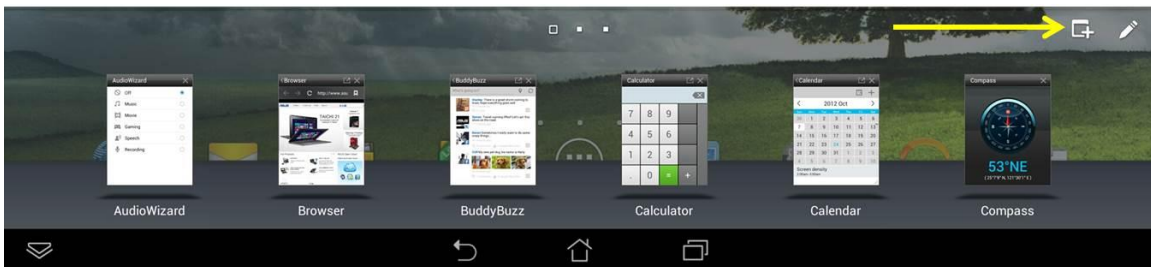

AudioWizard can be found in the applications list.

Selecting the correct preset is simple – click the setting you desire and confirm by pressing OK. This closes the app.

ASUS Software

ASUS Floating Apps

ASUS has added a new 4th Android button, which pops up the option to add floating apps. These apps open in a window that 'floats' above the app or home screen below, and can be dragged around the screen or maximized to fullscreen. This enables true multitasking as, for example, you can use the calculator or calendar while you reply to emails or edit documents in WebStorage.

Extra apps can be added from the included Widgets list by selecting the plus-square as shown below.

Simply click to select from the list and press the check-mark button in the top-right. Removing them can be done via the pen button and then the red X.