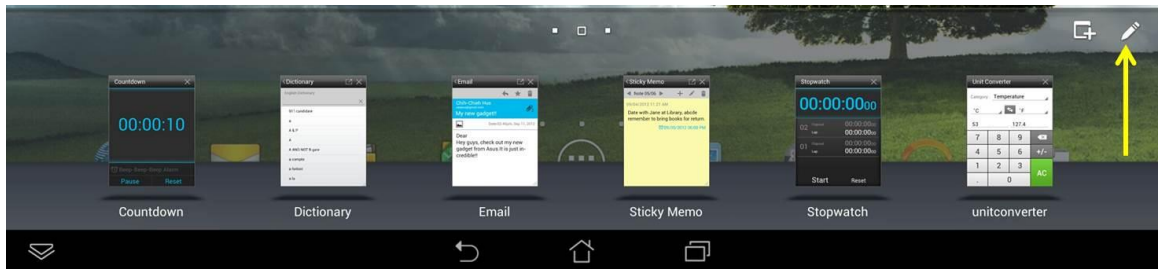

AudioWizard can be found in the applications list.

Selecting the correct preset is simple – click the setting you desire and confirm by pressing OK. This closes the app.

ASUS Software

ASUS Floating Apps

ASUS has added a new 4th Android button, which pops up the option to add floating apps. These apps open in a window that 'floats' above the app or home screen below, and can be dragged around the screen or maximized to fullscreen. This enables true multitasking as, for example, you can use the calculator or calendar while you reply to emails or edit documents in WebStorage.

Extra apps can be added from the included Widgets list by selecting the plus-square as shown below.

Simply click to select from the list and press the check-mark button in the top-right. Removing them can be done via the pen button and then the red X.