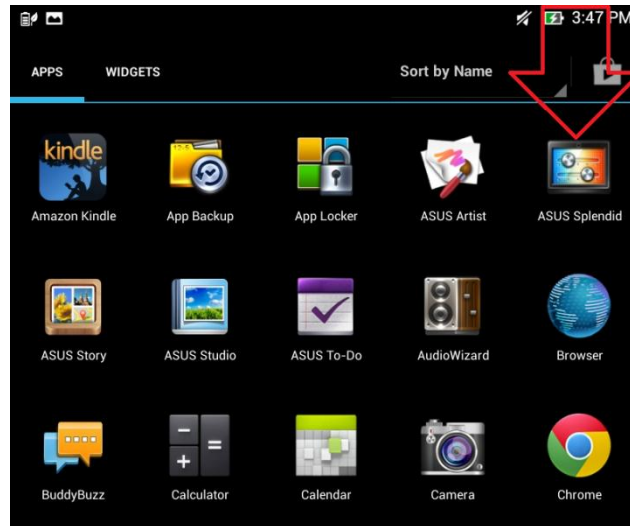

1280 x 800 WXGA IPS Display

For its price, the IPS HD display on the MeMO Pad HD 7 (16GB) is class-leading. Matching the image quality of more expensive tablets, ASUS has successfully transferred this essential feature to even more affordable price points.

At 1280 x 800 pixels, the 7 inch display yields a sharp 216 PPI, while the IPS panel enables a wider color gamut and 170° viewing angles that allow easy sharing, or just simply using your tablet from any comfortable position.

In addition, ASUS Splendid software provides user customization of the display temperature, brightness, hue and saturation to preferred settings, or, an automatic Vivid Mode.