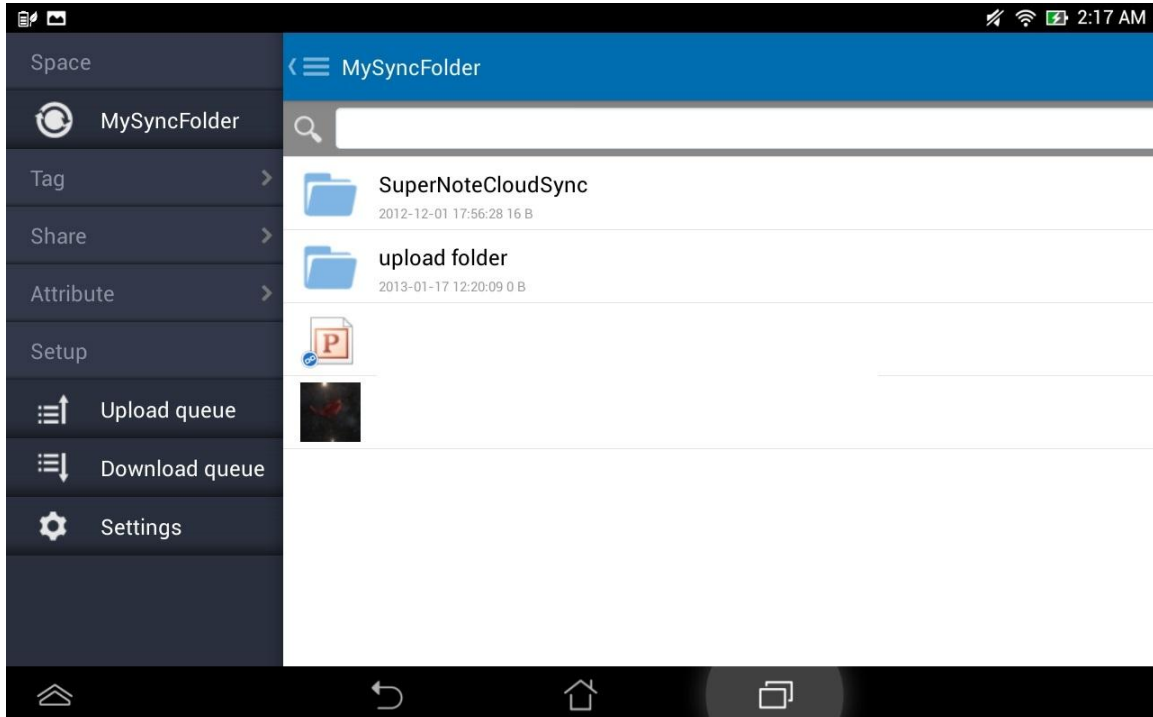

Extra apps can be added from the included Widgets list by selecting the plus-square as shown below.

Simply click to select from the list and press the check-mark button in the top-right. Removing them can be done via the pen button and then the red X.

The end result is a choice between ever-present, static background widgets, or temporary and moveable apps.

WebStorage & WebStorage Office

ASUS MeMO Pad HD 7 (16GB) also includes 16GB of ASUS WebStorage in addition to the MicroSD slot. This allows you to back-up valuable data into cloud storage, which is always internet accessible and a good fail-safe in case of loss or damage to physical storage or to the MeMO Pad HD 7 (16GB).

In addition WebStorage content is also accessible not only from your MeMO Pad HD 7 (16GB), but also other ASUS Pads and any Windows PC or laptop via software download.

The WebStorage icon is located in the applications list and a widget can also be placed directly on the home screen.