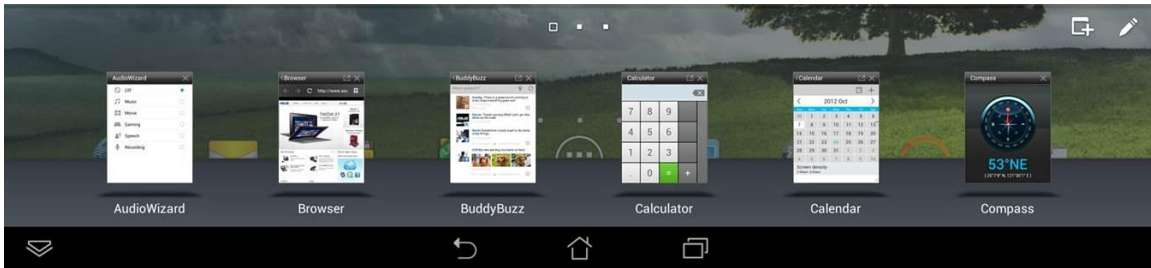

AudioWizard can be found in the applications list.

Selecting the correct preset is simple – click the setting you desire and confirm by pressing OK. This closes the app.

ASUS Software

ASUS Floating Apps

ASUS has added a new 4th Android button, which pops up the option to add floating apps. These apps open in a window that 'floats' above the app or home screen below, and can be dragged around the screen or maximized to fullscreen. This enables true multitasking as, for example, you can use the calculator or calendar while you reply to emails or edit documents in WebStorage.

Extra apps can be added from the included Widgets list by selecting the plus-square as shown below.

Simply click to select from the list and press the check-mark button in the top-right. Removing them can be done via the pen button and then the red X.