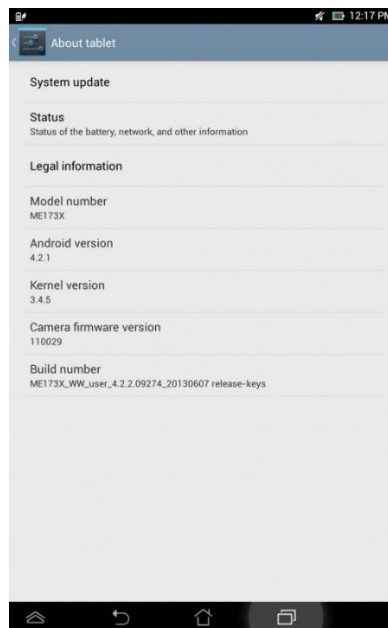

If you have any further questions/inquires; or you experience unexpected/erratic performance or functionality on your MeMO Pad HD 7 (16GB), please contact your local ASUS PR or marketing representative as soon as possible so we can work with you to address any concerns and feedback you might have.

Please note this reviewer's guide is not suitable for the MeMO Pad HD 7 (8GB), which is due for release at a later date.

IMPORTANT: Software updates

We are continually improving the MeMO Pad HD 7 (16GB) software, so before you begin testing, ensure that you are running the latest software on the device. If for whatever reason you are unsure on how to update the firmware or encounter problems, please contact your local ASUS PR or marketing representative for more information. We will work with you to ensure you get the latest software on your device.

If the MeMO Pad HD 7 (16GB) has already launched in your country: The first step is to try and update the firmware via FOTA on WiFi before commencing your testing. [You can find the update tool under "Settings → About MeMO Pad → System Firmware Update"](#).

If the MeMO Pad HD 7 (16GB) has NOT already launched in your country or there is no FOTA available on your device: Firmware updates are also provided via FTP and applied manually. Please make sure you receive the FTP details from your local ASUS PR or marketing representative.