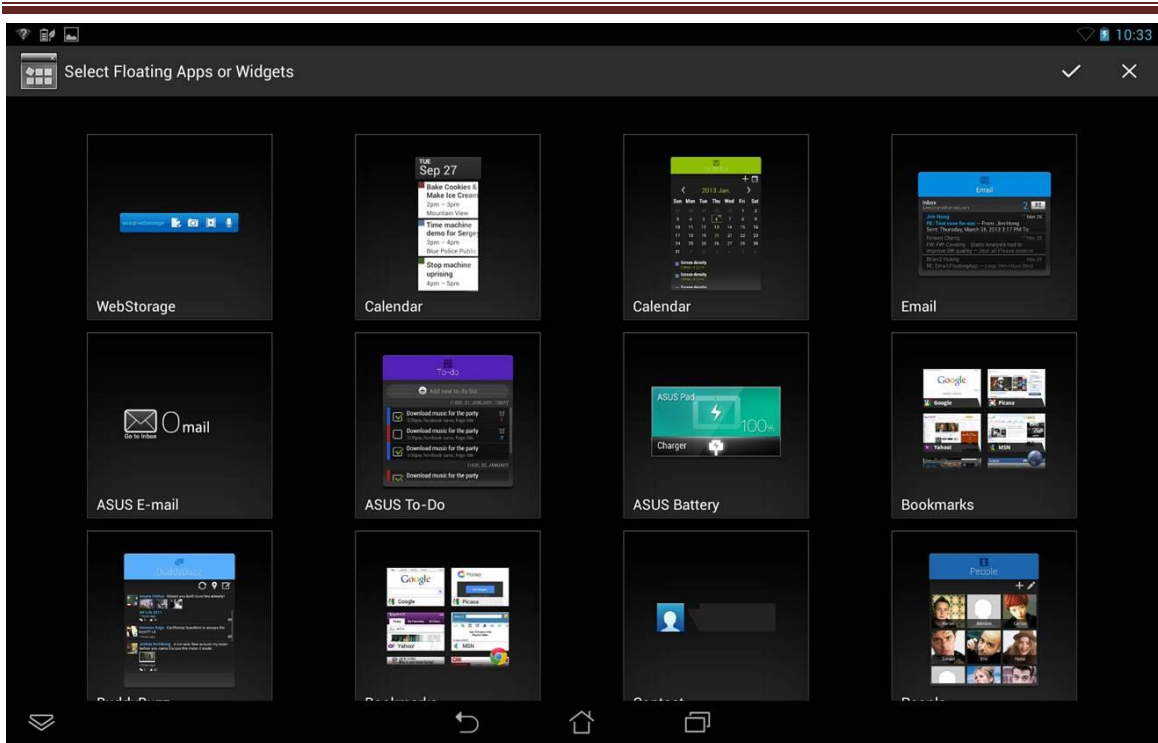

AudioWizard can be found in the applications list.

Selecting the correct preset is simple – click the setting you desire and confirm by pressing OK. This closes the app.

ASUS Software

ASUS Floating Apps

ASUS has added a new 4th Android button, which pops up the option to add floating apps. These apps open in a window that 'floats' above the app or home screen below, and can be dragged around the screen or maximized to fullscreen. This enables true multitasking as, for example, you can use the calculator or calendar while you reply to emails or edit documents in WebStorage.

Extra apps can be added from the included Widgets list by selecting the plus-square as shown below.

Simply click to select from the list and press the check-mark button in the top-right. Removing them can be done via the pen button and then the red X.