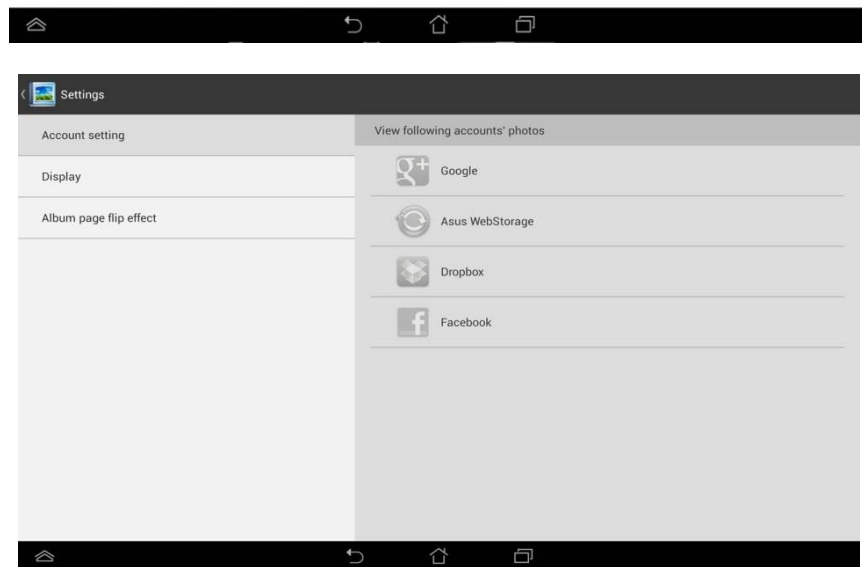

ASUS Studio

ASUS Studio expands on the standard Android Gallery with an alternative presentation design and additional animations, as well as including photo sync with ASUS WebStorage, Google+, Facebook, and Dropbox.